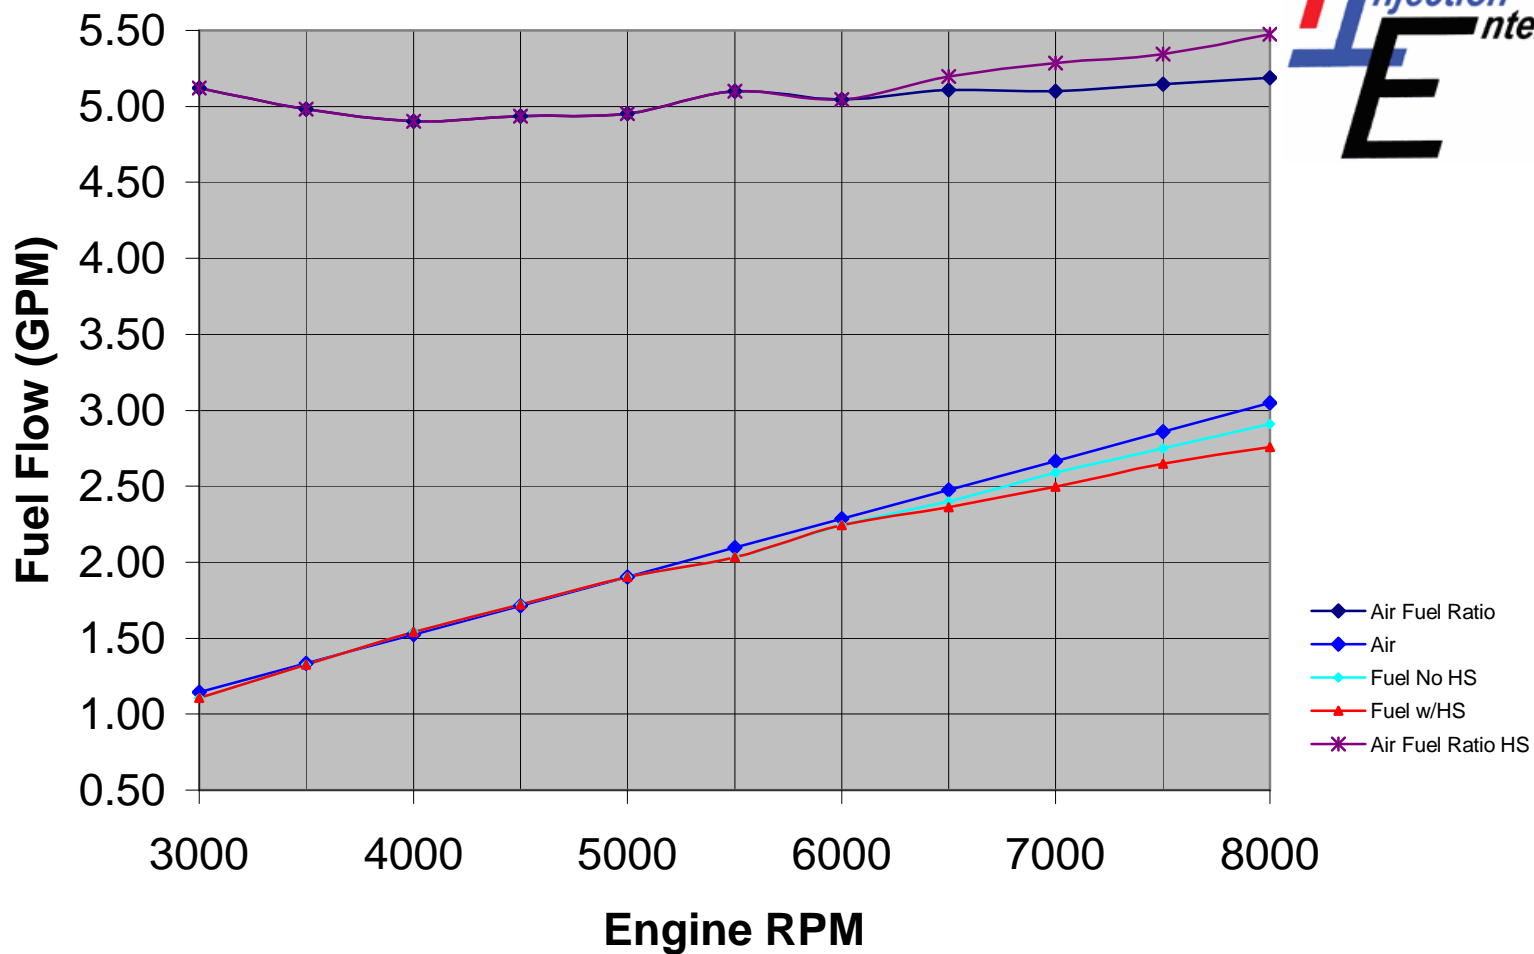

Air & Fuel

Note: "Air" is correlated to fuel at 5000 RPM

Tuneup: #3

Main: .110 Enderle pill

High-speed: .045 Enderle pill @ 85 PSI (6500 RPM)

FUEL INJECTION ENTERPRISES, LLC 541-990-2485